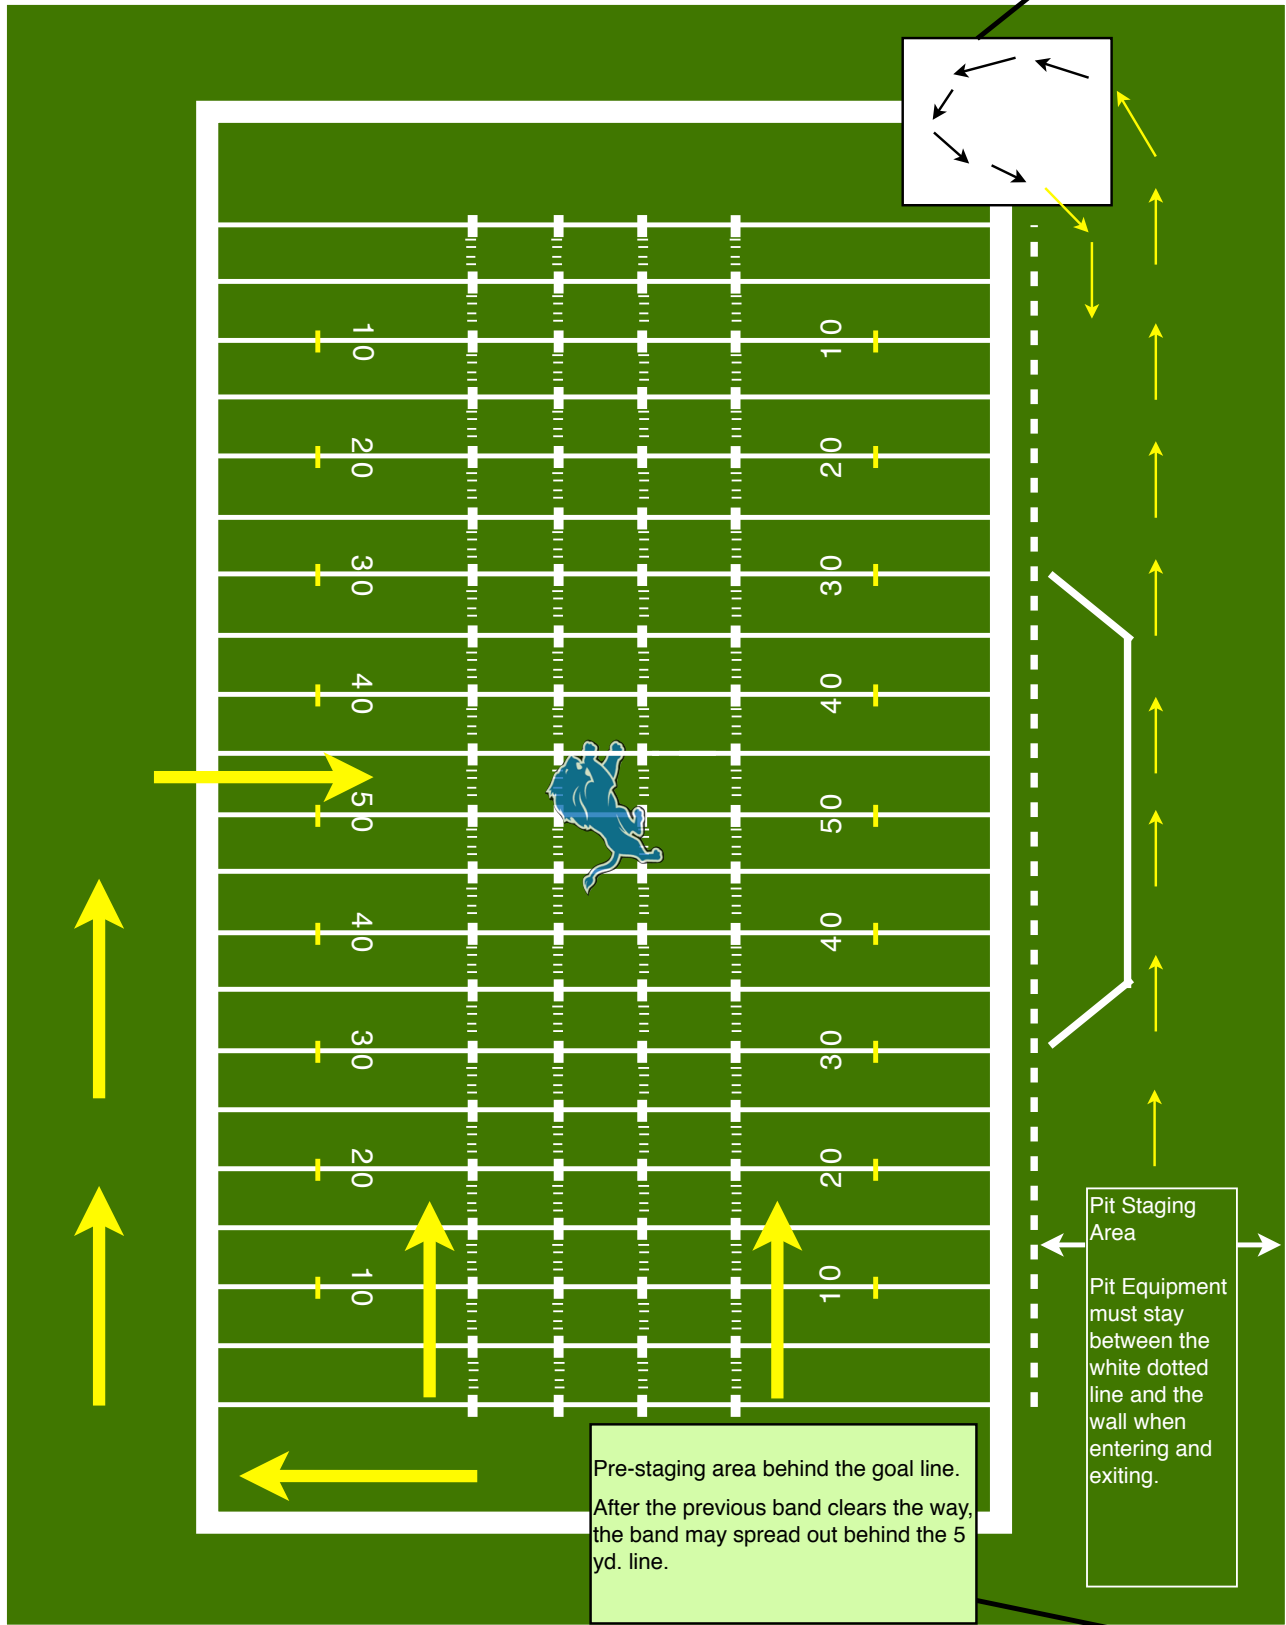

Map G

State Championship Contest ENTERING THE FIELD

Carpet or plywood upon which to turn vehicles.
NO SHARP TURNS!

GROUP PHOTOGRAPHY
IN END ZONE SEATING

Pre-staging area behind the goal line.
After the previous band clears the way,
the band may spread out behind the 5
yd. line.

Pit Staging
Area
Pit Equipment
must stay
between the
white dotted
line and the
wall when
entering and
exiting.

TUNNEL